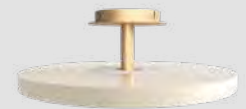

Asteria Up

EUR 499.00 DKK 3699.00
GBP 459.00 SEK 5299.00