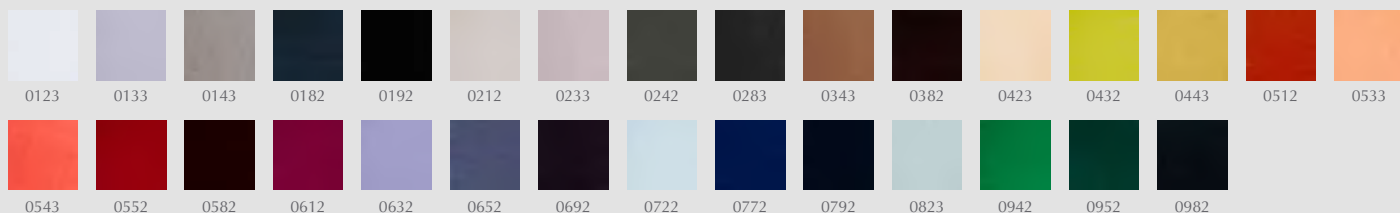

Harald 3 | Fabric from Kvadrat

A closely-woven, very short-pile velour, Harald brings the fresh, soft texture of cotton to a directionless velvety textile. The intense colour offered by this matte velour places the focus strongly onto the silhouette of the up-

holstered object, emphasising its shape and contours. Originally designed by Fanny Aronsen, Harald comes in a new colour palette conceived by Raf Simons offering a particularly large selection of vivid keynote tones,

including primrose yellow, burnt orange, raspberry, lavender, aubergine and dark mint green, alongside more natural tones. Harald is a durable fabric suitable for use as curtains as well as in upholstery.

Name: Harald 3
Designer: Raf Simons & Fanny Aronsen
Type: Raf Simons upholstery
Pattern: Solid
Composition: 100% Cotton

Weight: 520 g/lin.m
Width: 140 cm
Durability: 100.000 Martindale
Pilling: 4-5
Lightfastness: 5

Sustainability: Natural fibres
Sustainable resource
Manufactured in: Italy
Price: Upon request
Delivery time: Within 6 weeks