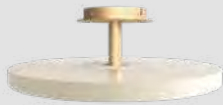

Asteria Up
page 87