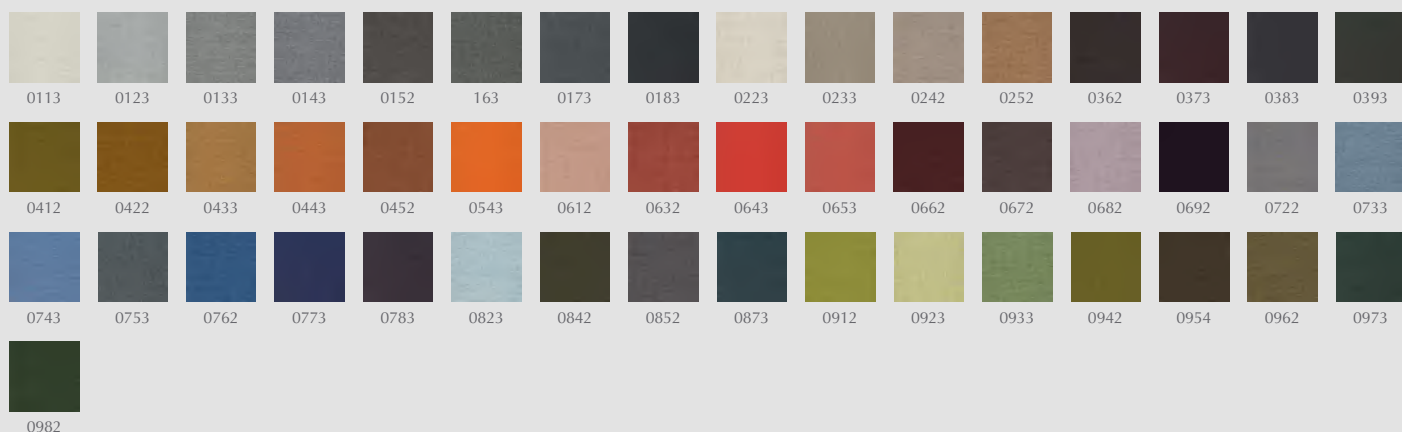

Remix 2 | Fabric from Kvadrat

Remix 2 is an elegant woollen upholstery fabric created by acclaimed designer Giulio Ridolfo. Featuring a plain, tight and minimalistic weave, Remix is made from melange yarns, and, consequently, offers exceptional colour

depth. These yarns comprise up to three colours and, as two differently coloured yarns are used to create every colourway, each combines up to six hues. This combination creates a lively play of irregular colours across the

fabric. Giulio Ridolfo: "Remix shows how beautiful a yarn can be and projects a strong sense of craftsmanship."

Name: Remix 2
Designer: Giulio Ridolfo
Type: Upholstery
Pattern: Solid
Composition: 90% New wool (worsted), 10% Nylon

Weight: 415 g/lin.m
Width: 138 cm
Durability: 100.000 Martindale
Pilling: 4
Lightfastness: 5-7

Sustainability: Complies with EU Ecolabel "The Flower"
Manufactured in: United Kingdom
Price: Upon request
Delivery time: Within 6 weeks