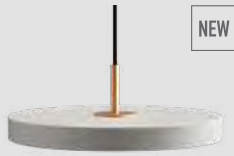

COLLECTION

LAMPS

Asteria
page 86