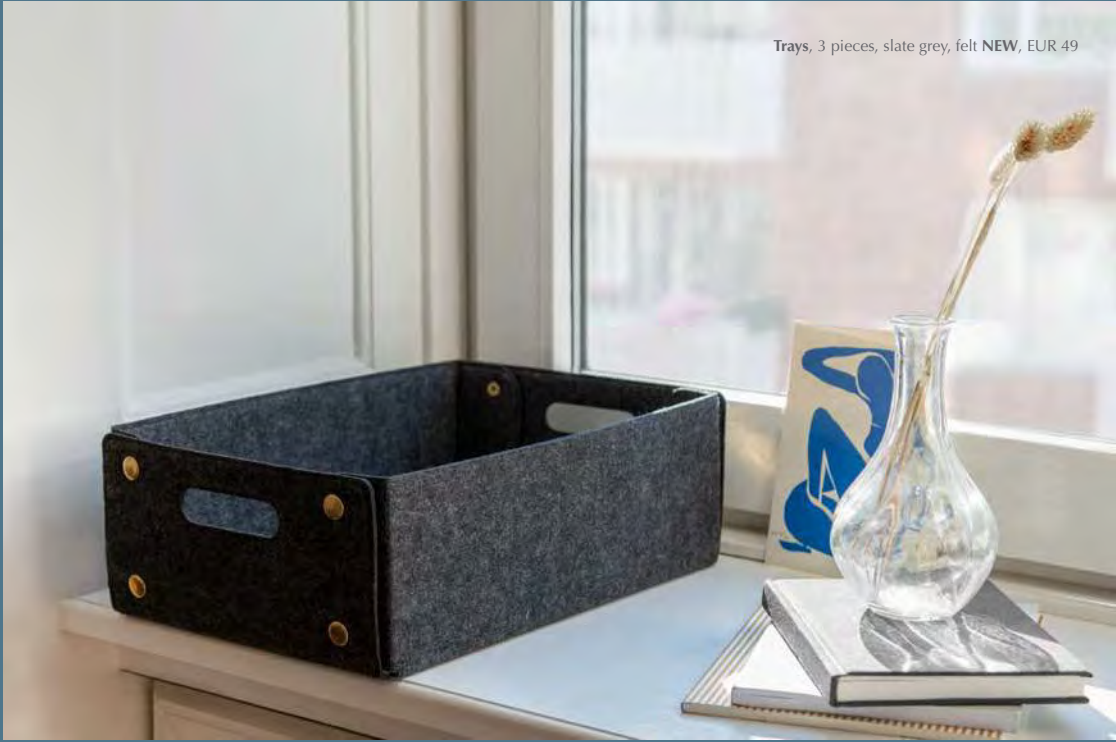

Trays, 3 pieces, slate grey, felt NEW, EUR 49