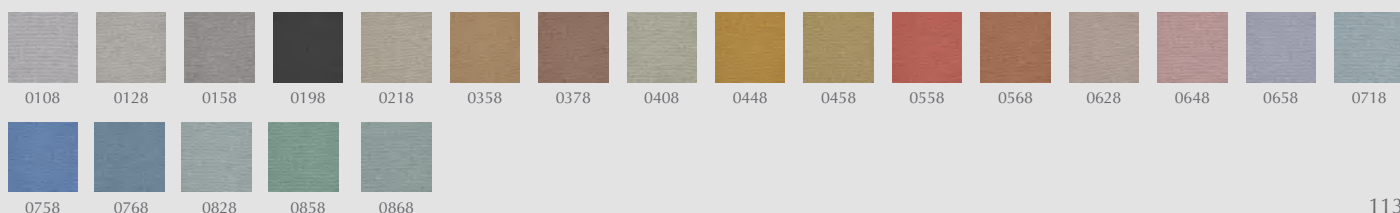

Re-wool | Fabric from Kvadrat

Crafted using 45% recycled wool, Re-wool is a rich upholstery fabric with a sustainable profile. The fabric is partly made by reusing scraps from Kvadrat's yarn spinners in the UK. It is designed by Margrethe Odgaard. 'The

idea was to create a both honest and environmentally friendly – fabric with a poetic feel by recycling leftover material from Kvadrat's own production', explains Margrethe Odgaard. Reminiscent of colourful stitchings on a

darker background, Re-wool features exceptional depth of colour, creating a dynamic play on the fabric's surface when applied to furniture.

Name: Re-wool
Designer: Margrethe Odgaard
Type: Upholstery
Pattern: Solid
Composition: 45% New wool (worsted)
45% Recycled wool, 10% Nylon

Weight: 540 g/lin.m
Width: 140 cm
Durability: 50.000 Martindale
Pilling: 4
Lightfastness: 5-7

Sustainability: Complies with EU ecolabel
"The Flower"
Manufactured in: United Kingdom
Price: Upon request
Delivery time: Within 6 weeks