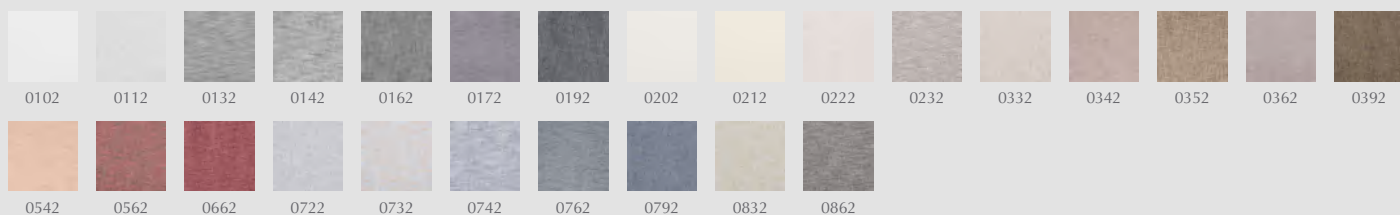

Maple | Fabric from Kvadrat

Aero-finished and therefore extremely soft to the touch, Pine and Maple are made with three tone-in-tone coloured yarns. The viscose used in their construction gives them a distinctive shimmer, which deepens according

to the light and the perspective of the viewer. Pine is flat-woven and has a subtle striated look. Maple is woven with a chenille yarn and has a soft pile that reveals the structure of the weave. Foreign fibres and small clusters

of colour may appear on the fabric's surface adding to their slightly irregular, casual expression.

Name: Maple
Designer: Åsa Pärson
Type: Upholstery
Pattern: Solid
Composition: 81% Viscose, 15% Linen, 4% Polyester

Weight: 850 g/lin.m
Width: 140 cm
Durability: 30.000 Martindale
Pilling: 4-5
Lightfastness: 5-7

Sustainability: Natural fibres
Sustainable resource
Manufactured in: Turkey
Price: Upon request
Delivery time: Within 6 weeks