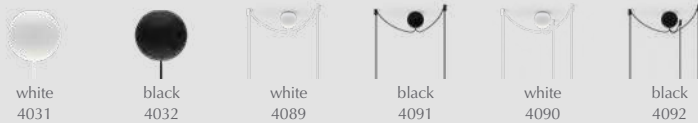

Cannonball | canopy

white 4031
black 4032
white 4089
black 4091
white 4090
black 4092

Cannonball ø: 12 cm
Cannonball cluster 2 ø: 12 cm
Cannonball cluster 3 ø: 12 cm
Materials: Silicone. Textile cord length: 2.5 m
Designed by Søren Ravn Christensen

Cannonball	
EUR	30.00 DKK 225.00
GBP	25.00 SEK 299.00

Cannonball cluster 2	
EUR	59.00 DKK 449.00
GBP	54.00 SEK 599.00

Cannonball cluster 3	
EUR	79.00 DKK 599.00
GBP	69.00 SEK 799.00

Rosette | canopy

Rosette ø: 14 cm
Textile cord length: 2.1 m
Materials: Metal canopy
Designed by UIMAGE Design Team