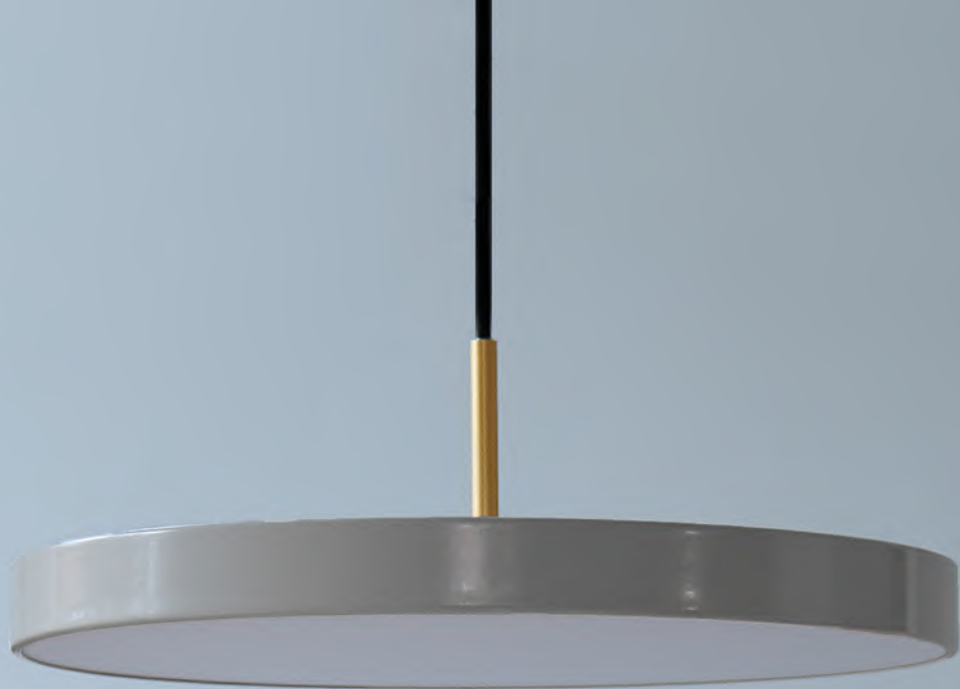

Asteria lamp, medium, nuance mist NEW, EUR 269