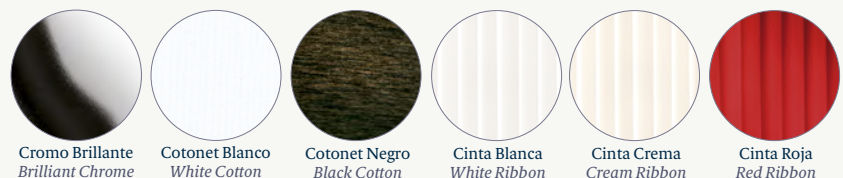

Acabados / Finishing