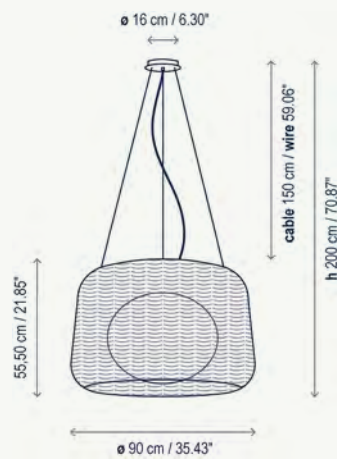

Fora 90

Suspensión Exterior
Outdoor Pendant Lamp

IP 65 | 230V
50Hz

2 x 30 W E-27

2 x 9 W LED E-27 A60

4030301/P707C Blanco Roto - Pantalla Beige Claro
Natural White - Shade Light Beige

4030303/P708C Marrón Grafito - Pantalla Marrón Rattan
Graphite Brown - Shade Rattan Brown