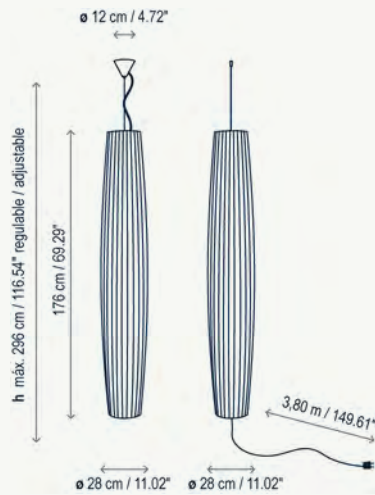

Maxi S/01 Outdoor

Suspensión Exterior
Outdoor Pendant Lamp

IP 65 | 230V
50Hz

2 x 28 W T5 HE

2 x 54 W T5 HO