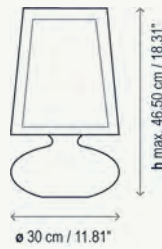

Muf 01

Mesa / Table Lamp

1 x 77 W Classic A Eco E-27 + 1 x 20 W Classic P Eco E-14

1 x 9 W LED E-27 A60 + 1 x 6 W LED E-14 P48