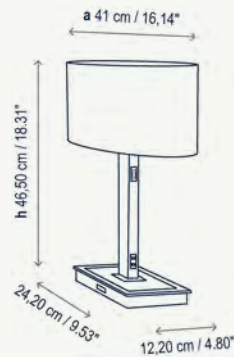

Pantalla oval 41 x 17,5 x 15 cm
Oval lampshade 16.14" x 6.89" x 5.91"

Oval M/47

Mesa / Table Lamp

1 x 46 W Classic P Eco E-27

1 x 6 W LED E-27 P48

- 2125023USB/P551D Cromo Cristal Negro - Cinta Translúcida Blanca
Chrome Black Glass - White Translucent Ribbon
- 2125023USB/P552D Cromo Cristal Negro - Cinta Translúcida Crema
Chrome Black Glass - Cream Translucent Ribbon
- 2125023USB/P553D Cromo Cristal Negro - Cinta Translúcida Negra
Chrome Black Glass - Black Translucent Ribbon
- 2125023USB/P554D Cromo Cristal Negro - Cotonet Blanco
Chrome Black Glass - White Cotton
- 2125017USB/P551D Níquel Cristal Negro - Cinta Translúcida Blanca
Nickel Black Glass - White Translucent Ribbon
- 2125017USB/P552D Níquel Cristal Negro - Cinta Translúcida Crema
Nickel Black Glass - Cream Translucent Ribbon
- 2125017USB/P553D Níquel Cristal Negro - Cinta Translúcida Negra
Nickel Black Glass - Black Translucent Ribbon
- 2125017USB/P554D Níquel Cristal Negro - Cotonet Blanco
Nickel Black Glass - White Cotton