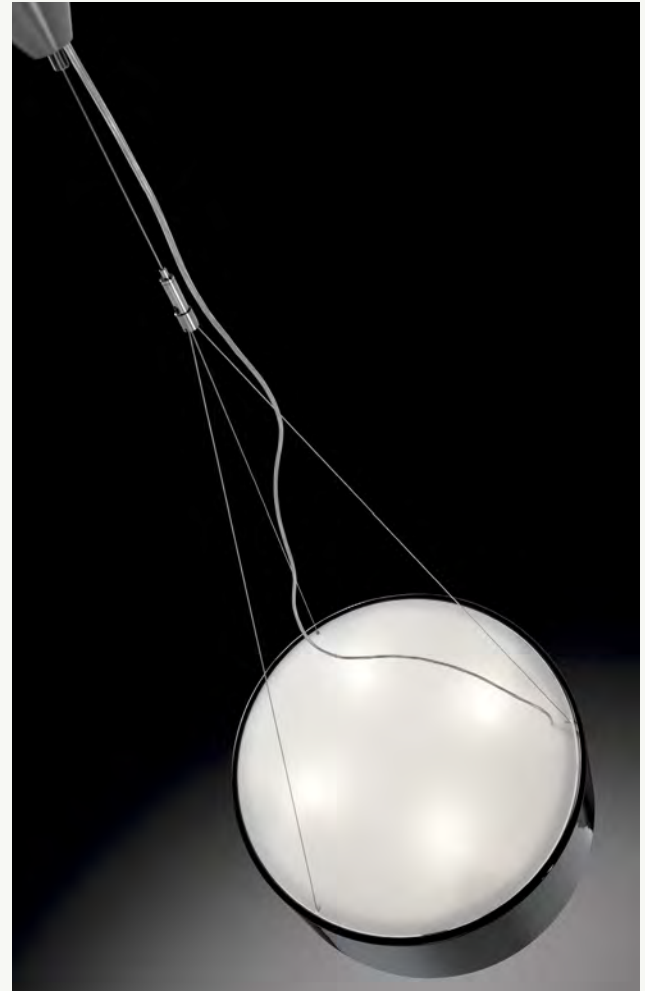

With stylized and smooth outline, Cala is a contemporary lamp. Its bright lacquered external finish gives it a fresh and up-to-date look. The depth of the lower diffuser brings greater light quality.

Cala S/56