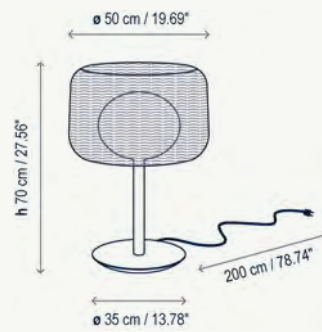

Fora M

Mesa Exterior
Outdoor Table Lamp

2230301/P695 Blanco Roto - Pantalla Beige Claro
Natural White - Shade Light Beige

2230303/P696 Marrón Grafito - Pantalla Marrón Rattan
Graphite Brown - Shade Rattan Brown