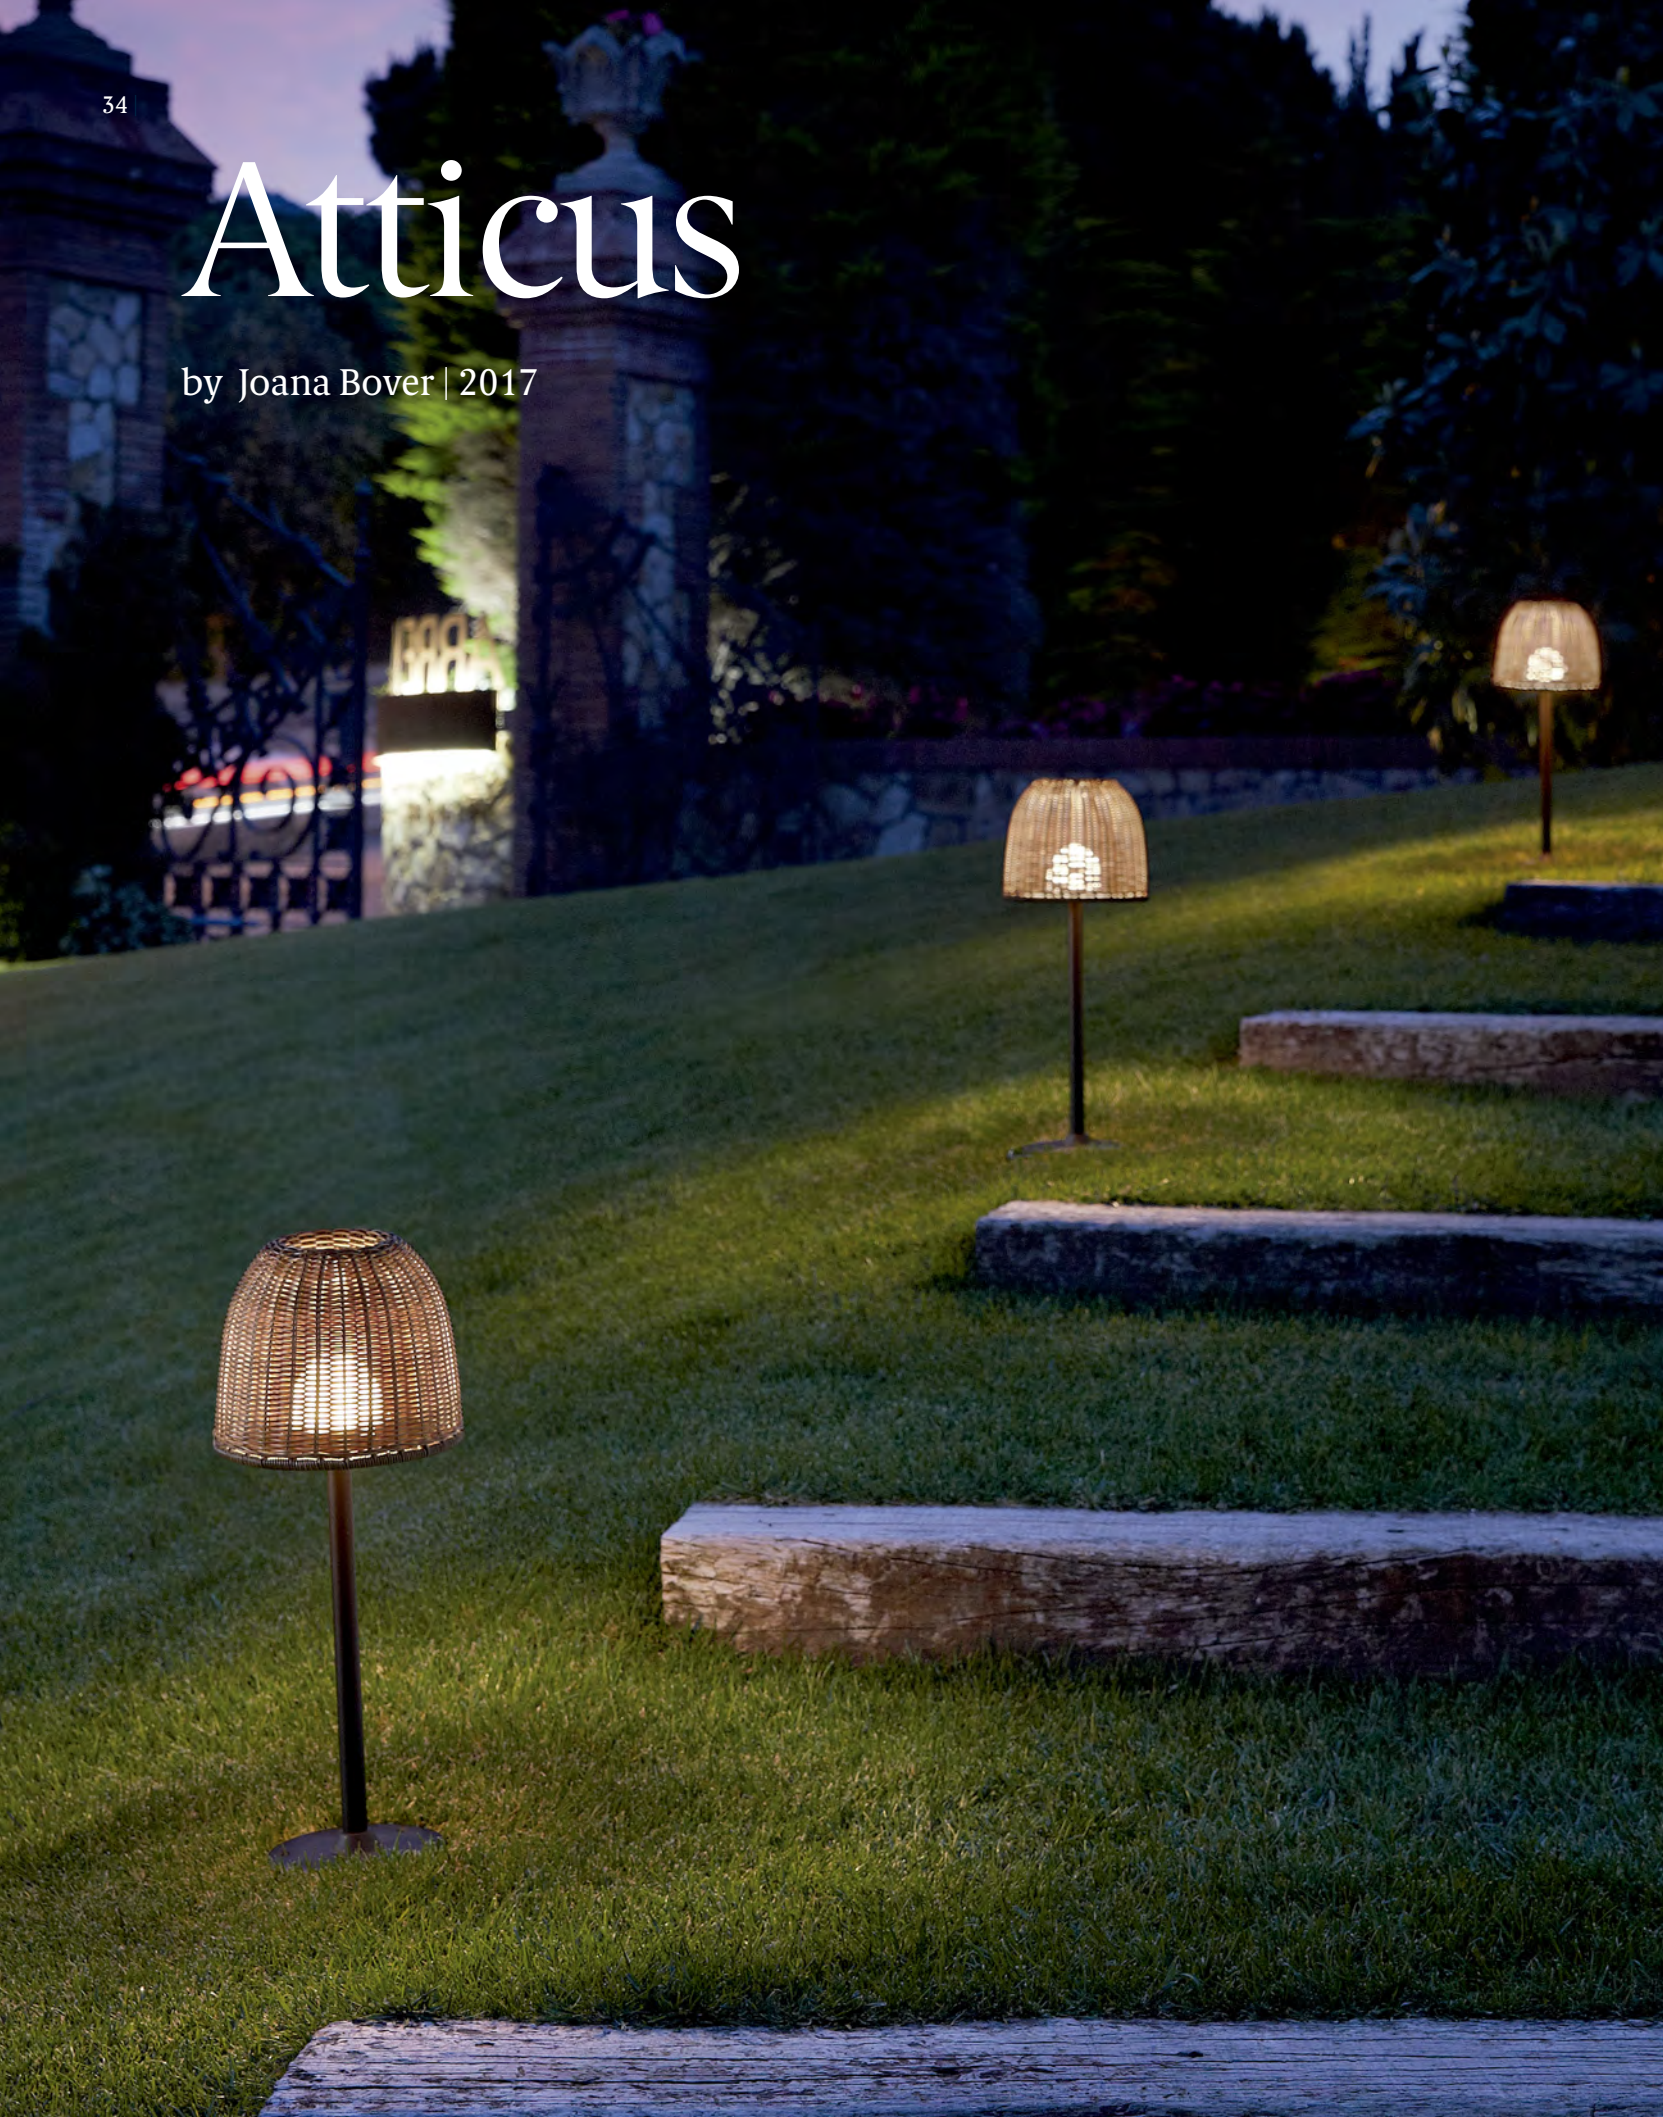

Atticus

by Joana Bover | 2017