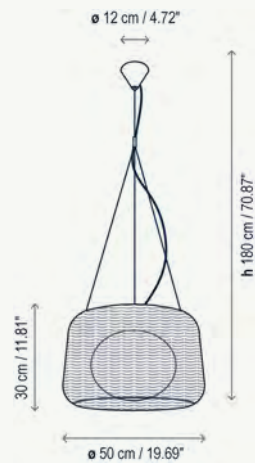

Fora S

Suspensión Exterior
Outdoor Pendant Lamp

IP 65 | 230V
50Hz

2 x 22 W E-27

2 x 9 W LED E-27 A60

4130301/P695C Blanco Roto - Pantalla Beige Claro
Natural White - Shade Light Beige

4130303/P696C Marrón Grafito - Pantalla Marrón Rattan
Graphite Brown - Shade Rattan Brown