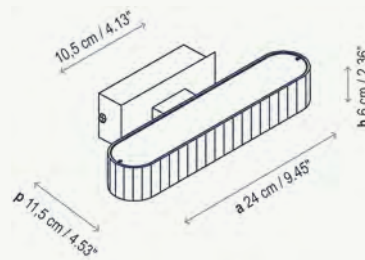

BCN 01

Aplique / Wall Lamp

- 2650101247 Dimable TRIAC
  Níquel Satinado - Cinta Translúcida Crema
  *TRIAC Dimmable
  Satin Nickel - Cream Translucent Ribbon*
- 2650101248 Dimable TRIAC
  Níquel Satinado - Cinta Translúcida Blanca
  *TRIAC Dimmable
  Satin Nickel - White Translucent Ribbon*
- 2650101249 Dimable TRIAC
  Níquel Satinado - Cinta Translúcida Roja
  *TRIAC Dimmable
  Satin Nickel - Red Translucent Ribbon*
- 2650101250 Dimable TRIAC
  Cromo - Cinta Translúcida Crema
  *TRIAC Dimmable
  Chrome - Cream Translucent Ribbon*
- 2650101251 Dimable TRIAC
  Cromo - Cinta Translúcida Blanca
  *TRIAC Dimmable
  Chrome - White Translucent Ribbon*
- 2650101252 Dimable TRIAC
  Cromo - Cinta Translúcida Roja
  *TRIAC Dimmable
  Chrome - Red Translucent Ribbon*