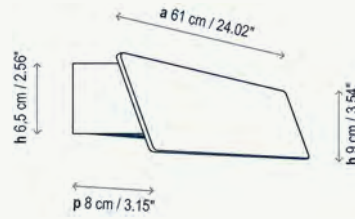

Alba 60 Outdoor

Aplique Exterior
Outdoor Wall Lamp

⏏ | ⚡ | IP 65 | 230V | 50Hz

⦿ 11,5 W LED / 28 x 0,41 W = 11,5 W | 1060 lm / CRI: 90 / 3000° K

2270100614 Marrón Grafito
Graphite Brown

Alba 90 Outdoor

Aplique Exterior
Outdoor Wall Lamp