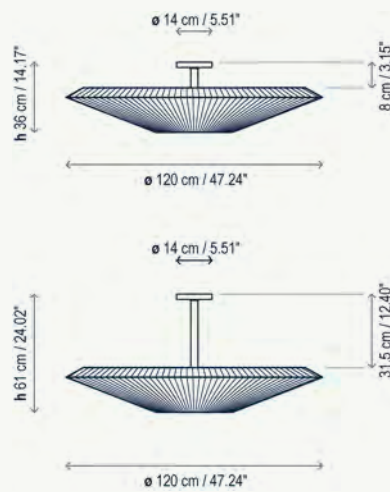

Siam 120

Plafón / Ceiling Lamp

1. 0232005P/P698C Estructura Níquel Satinado
   Cinta Translúcida Blanca
   Satin Nickel - White Translucent Ribbon
2. 0232005P/P699C Estructura Níquel Satinado
   Cinta Translúcida Crema
   Satin Nickel - Cream Translucent Ribbon
3. 0232005P/P700C Estructura Níquel Satinado
   Cinta Translúcida Roja
   Satin Nickel - Red Translucent Ribbon
4. 0232001P/P698C Estructura Blanco 9010 Crudo
   Cinta Translúcida Blanca
   White 9010 - White Translucent Ribbon
5. 0232001P/P699C Estructura Blanco 9010 Crudo
   Cinta Translúcida Crema
   White 9010 - Cream Translucent Ribbon
6. 0232001P/P700C Estructura Blanco 9010 Crudo
   Cinta Translúcida Roja
   White 9010 - Red Translucent Ribbon
7. 0232005G/P698C Estructura Grande Níquel Satinado
   Cinta Translúcida Blanca
   *Big Structure - Satin Nickel
   White Translucent Ribbon*
8. 0232005G/P699C Estructura Grande Níquel Satinado
   Cinta Translúcida Crema
   *Big Structure - Satin Nickel
   Cream Translucent Ribbon*
9. 0232005G/P700C Estructura Grande Níquel Satinado
   Cinta Translúcida Roja
   *Big Structure - Satin Nickel
   Red Translucent Ribbon*
10. 0232001G/P698C Estructura Grande Blanco 9010 Crudo
    Cinta Translúcida Blanca
    *Big Structure - White 9010
    White Translucent Ribbon*
11. 0232001G/P699C Estructura Grande Blanco 9010 Crudo
    Cinta Translúcida Crema
    *Big Structure - White 9010
    Cream Translucent Ribbon*
12. 0232001G/P700C Estructura Grande Blanco 9010 Crudo
    Cinta Translúcida Roja
    *Big Structure - White 9010
    Red Translucent Ribbon*