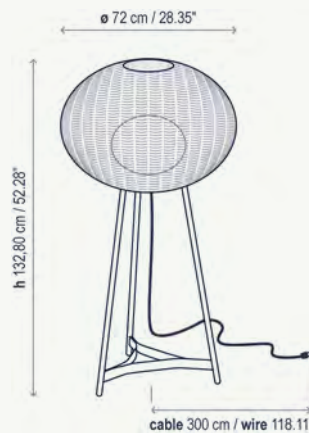

Garota P/02

Pie Exterior
Outdoor Floor Lamp