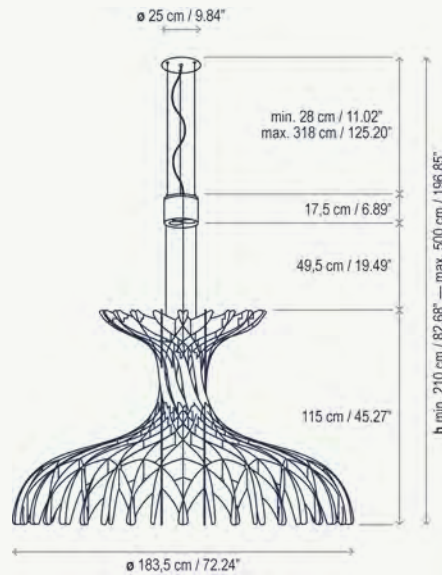

Dome 180

Suspensión / Pendant Lamp

2581821400/P812 Reflector Lumínico Directo - Blanco Mate
Pantalla Madera Natural
Direct Electric Set - Matte White
Natural Wood Shade

2581821412/P812 Reflector Lumínico Directo - Negro Mate
Pantalla Madera Natural
Direct Electric Set - Matte Black
Natural Wood Shade

Sistema de regulación TRIAC / TRIAC dimming system

Materiales / Materials

Madera acabado haya - Hierro o Aluminio
Wood finished beech - Iron or Aluminum

Acabados / Finishing