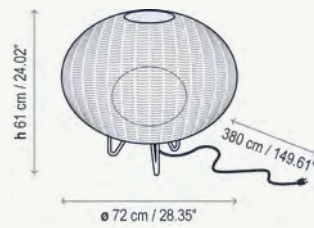

Garota P/01

Pie Exterior
Outdoor Floor Lamp