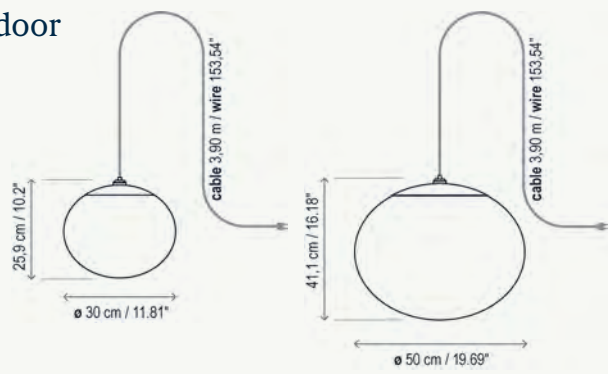

Elipse S/30/H - S/50/H Outdoor

Suspensión Exterior
Outdoor Pendant Lamp

- IP 65
  230V
  50Hz
- 2 x 14 W E-27
- 2 x 6 W LED E-27 A60