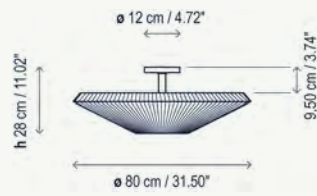

*Siam can be grouped in
varying compositions,
superimposing shades
partially one over the
other, and creating a
perfect mural for any
space and need.*

Siam 80

Plafón / Ceiling Lamp

0132005/P686C Estructura Níquel Satinado
Cinta Translúcida Blanca
Satin Nickel - White Translucent Ribbon