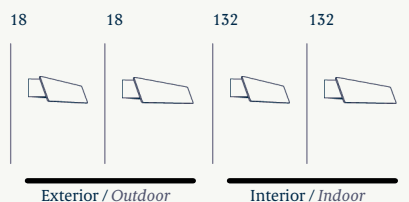

Familia / Family