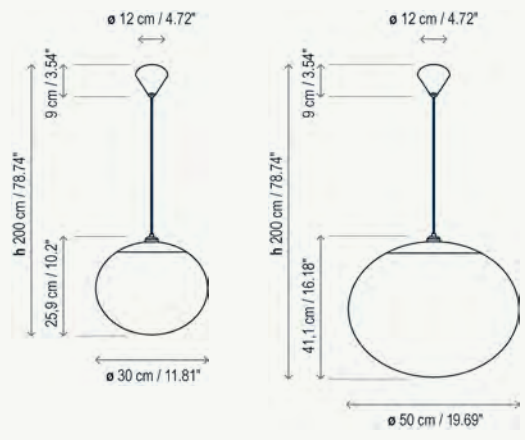

Elipse S/30 - S/50 Outdoor

Suspensión Exterior
Outdoor Pendant Lamp

- IP 65
  230V
  50Hz
- 2 x 14 W E-27
- 2 x 6 W LED E-27 A60