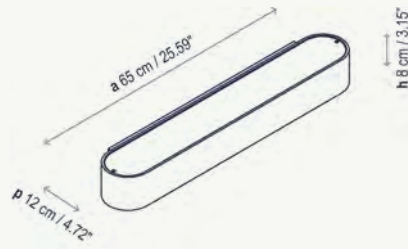

BCN

Aplique / Wall Lamp

- 1526501 Blanco Lacado Brillante
  White Brilliant Lacquer
- 1526523 Negro Lacado Brillante
  Black Brilliant Lacquer
- *D1526501 Regulable Sistema DALI / Blanco Lacado Brillante
  DALI Dimming System / White Brilliant Lacquer
- *D1526523 Regulable Sistema DALI / Negro Lacado Brillante
  DALI Dimming System / Black Brilliant Lacquer

Diffusores / Diffusers

Cristal Óptico
Optical Glass

Materiales / Materials

Poliuretano lacado brillante
Brilliant lacquer polyurethane