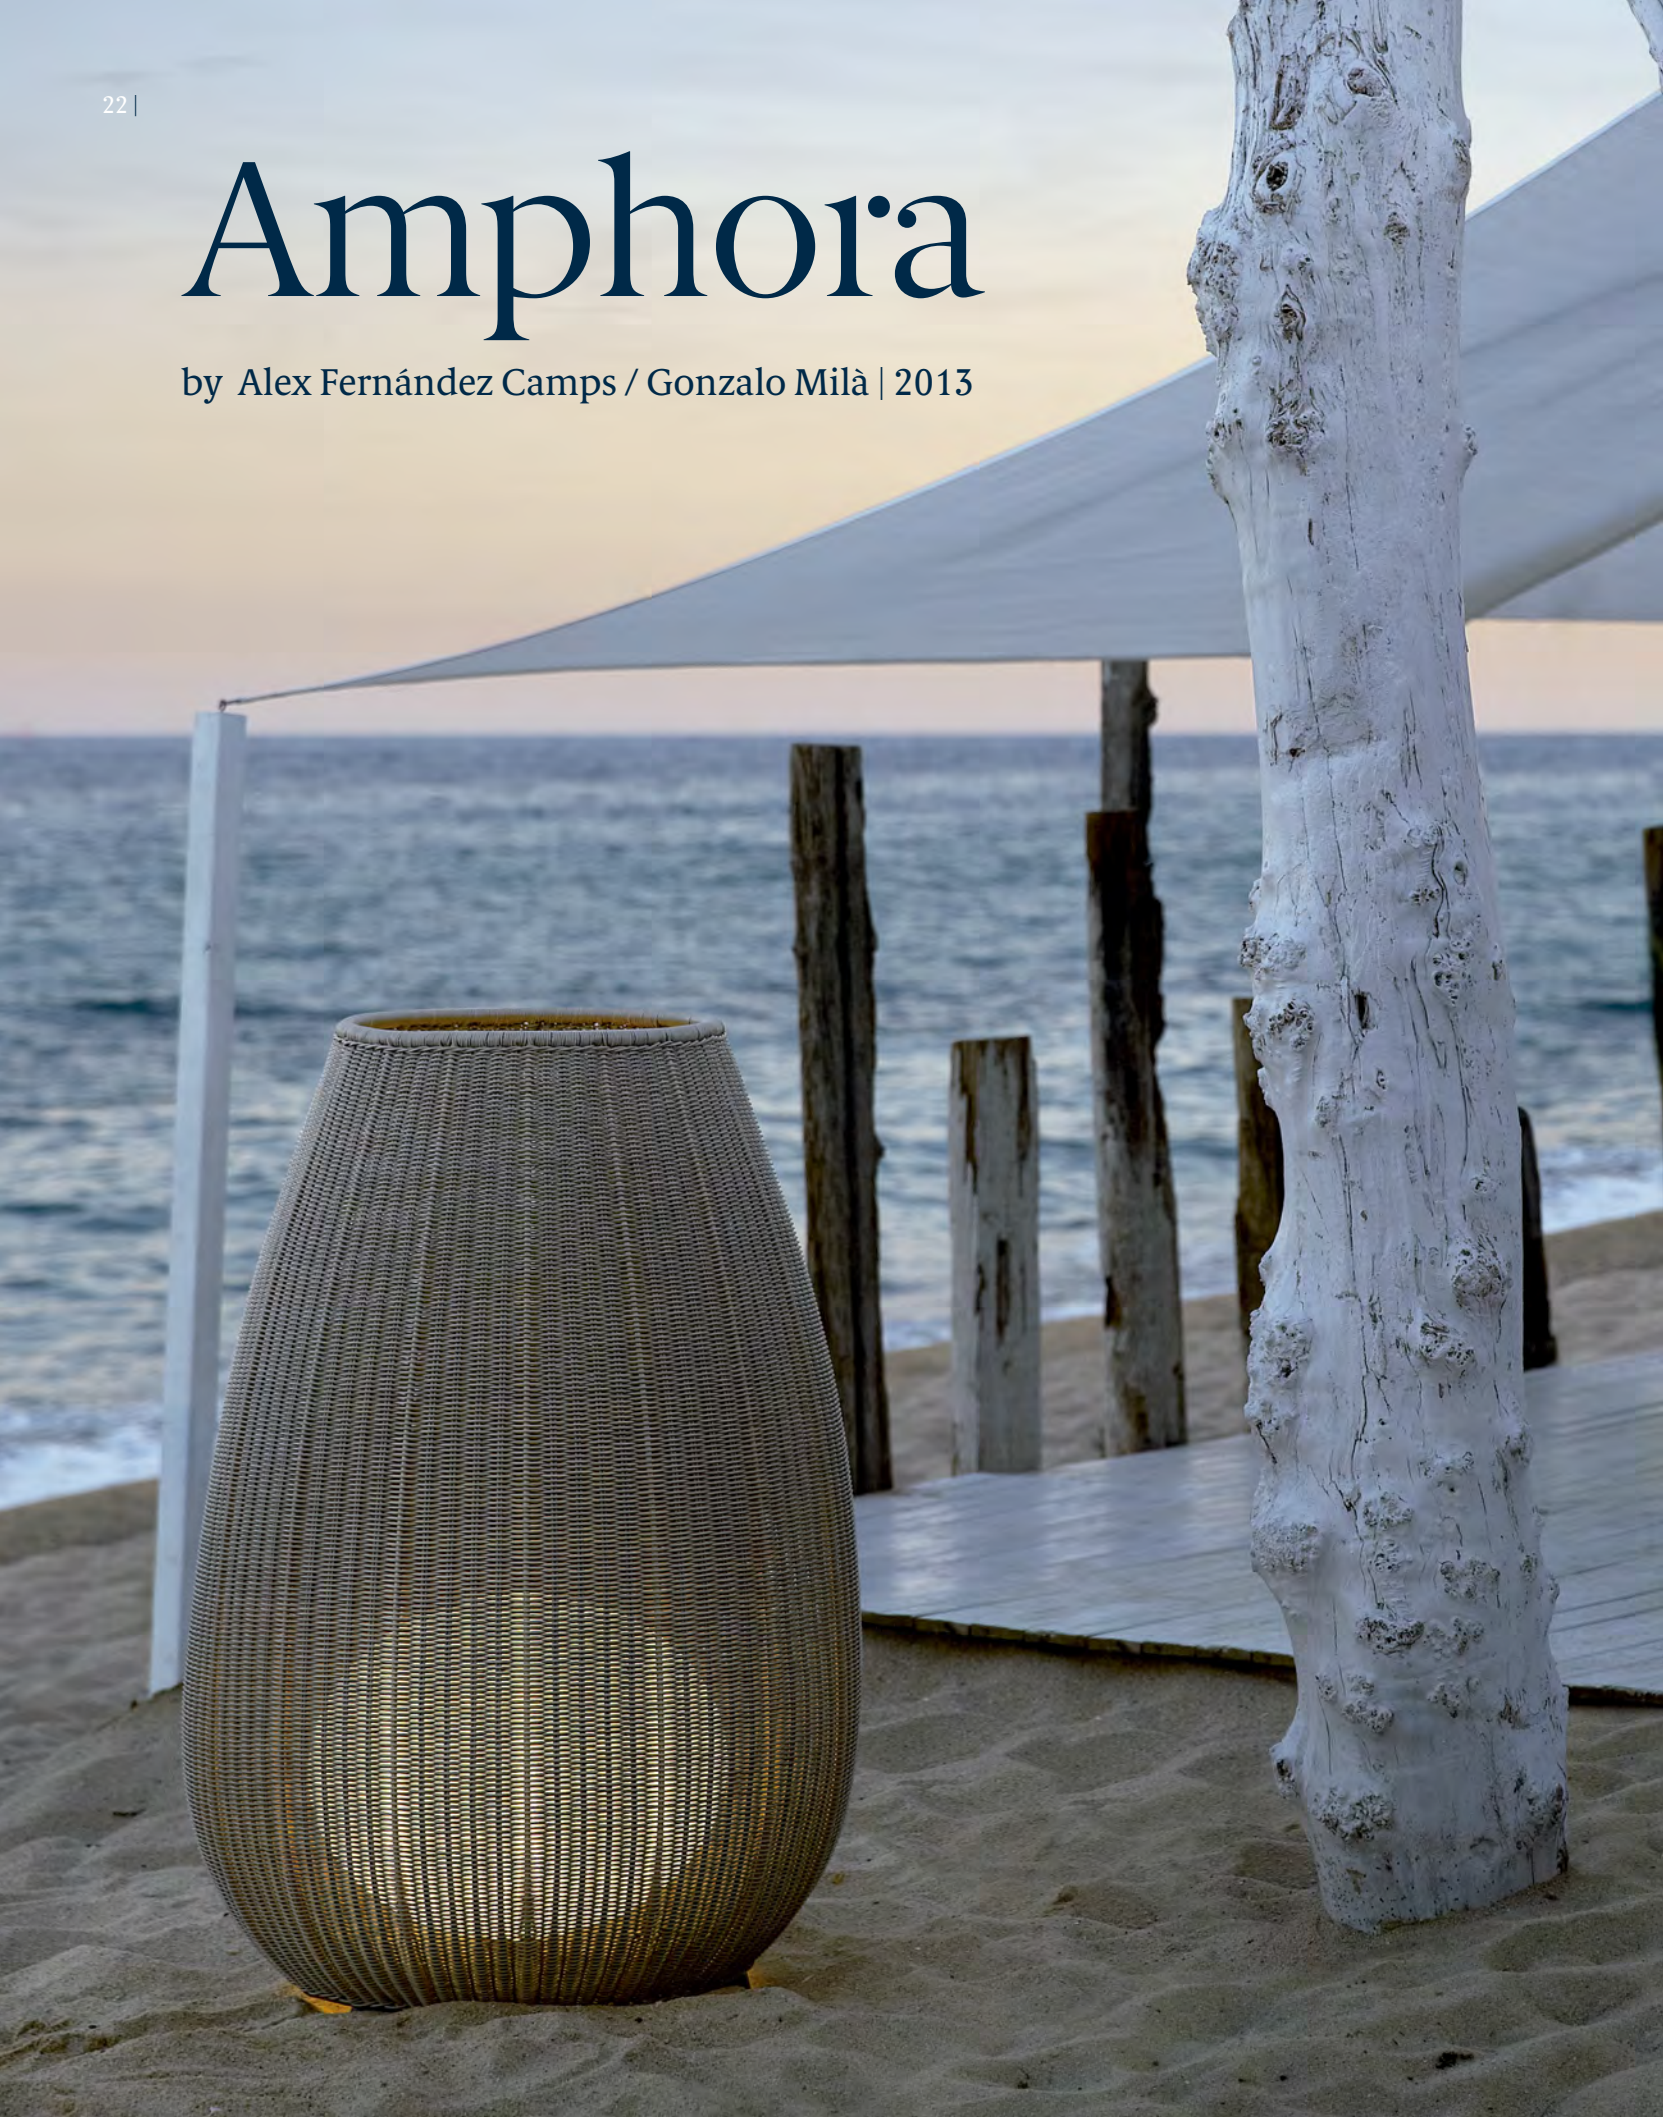

Amphora

by Alex Fernández Camps / Gonzalo Milà | 2013