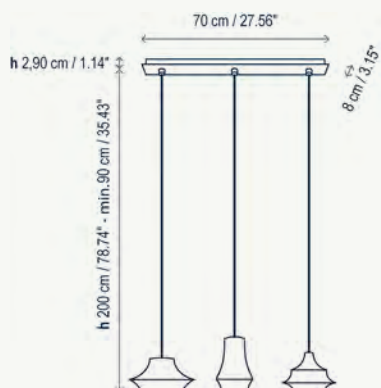

Tibeta Set 3

Suspensión / Pendant Lamp

1. 2570420107 Cromo Negro - Cable Textil Negro - Florón Negro
   Black Chrome - Black Fabric Cable - Black Canopy
2. 2570420190 Cobre Brillo - Cable Metálico Color Cobre
   Florón Blanco
   *Brilliant Copper - Copper Metal Mesh
   White Canopy*
3. 2570420179 Latón Envejecido - Cable Textil Negro
   Florón Negro
   Antique Brass - Black Fabric Cable - Black Canopy

Sistema de regulación TRIAC / TRIAC dimming system