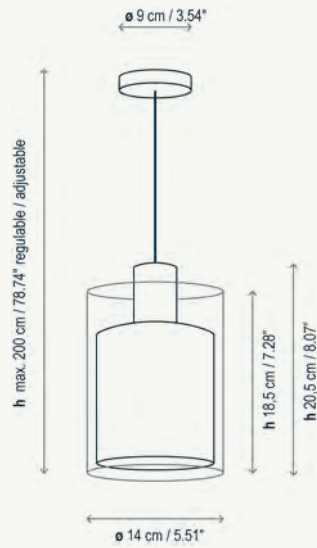

Oliver S

Plafón / Ceiling Lamp

- 230V
  50Hz
- 1 x 15 W E-27 CFL
- 1 x 6 W LED E-27 P48