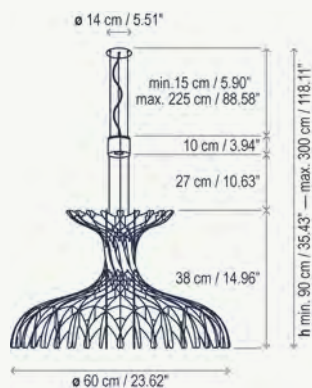

Dome is a sculpture that creates a play of light and shadow through its more than 170 intertwined wood pieces.

Dome 60/01

Suspensión / Pendant Lamp

12,3 W LED
1332 lm / CRI: 90 / 2700° K

2580621400/P829 Reflector Lumínico Directo - Blanco Mate
Pantalla Madera Natural
*Direct Electric Set - Matte White
Natural Wood Shade*