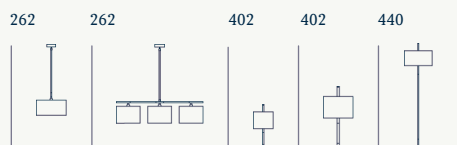

Pantalla 27 x 18 x 27 cm / Lampshade 10.63" x 7.09" x 10.63"

Difusor / Diffuser

Metacrilato / Methacrylate

Materiales / Materials

Hierro - Piel
Iron - Leather

Familia / Family

Acabados / Finishing

Drip/Drop