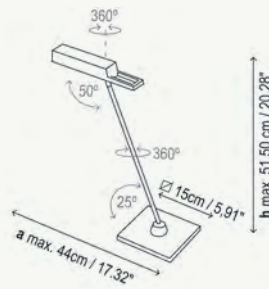

Spock T

Mesa / Table Lamp

3,6 WLED / 12 x 0,3 W = 3,6 W
444 lm / CRI: 90 / 3000° K

1910512L Cromo / Chrome

1910511L Cromo-Blanco / Chrome-White

Driver Connector