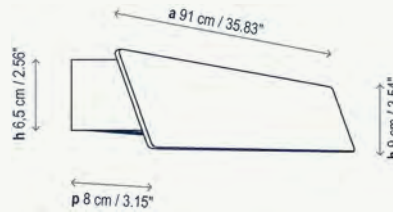

2270200614 Marrón Grafito
Graphite Brown