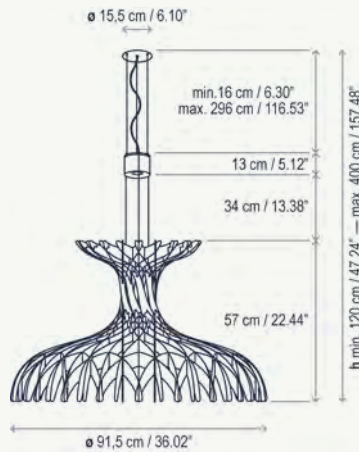

Dome 90

Suspensión / Pendant Lamp

2580921400/P811 Reflector Lumínico Directo - Blanco Mate
Pantalla Madera Natural
Direct Electric Set - Matte White
Natural Wood Shade

2580921412/P811 Reflector Lumínico Directo - Negro Mate
Pantalla Madera Natural
Direct Electric Set - Matte Black
Natural Wood Shade

Sistema de regulación TRIAC / TRIAC dimming system