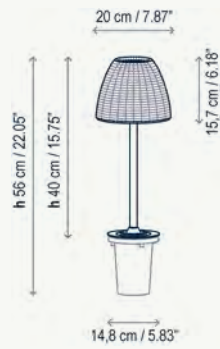

“We must feel good. Wherever we are, really good. Atticus is a lamp that welcomes and accompanies”.

Atticus B/56 - B/66

Baliza Exterior / Outdoor Bollard

Atticus B/56

Atticus B/66

Atticus B/56

- 3100440001 Blanco Roto
Pantalla Blanca Marfil
Natural White
Ivory White Shade
- 3100440040 Blanco Roto
Pantalla Beige Claro
Natural White
Light Beige Shade
- 3100440003 Marrón Grafito
Pantalla Marrón
Graphite Brown
Brown Shade