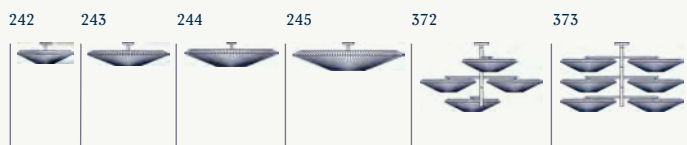

Pantalla 80 x 18 cm (x 6 Unidades)
Lampshade: 31.50" x 7,09" (x 6 Units)

Materiales / Materials

Hierro
Iron

Difusor / Diffuser

PVC 500
PVC 500

Familia / Family

Acabados / Finishing

Slend