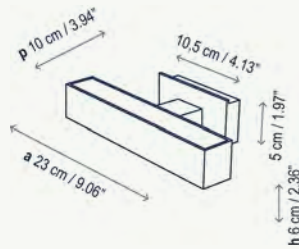

Twall LED

Aplique / Wall Lamp

8,2 W LED / 24 x 0,34 W = 8,2 W
840 lm / CRI: 90 / 2700° K

1970101305

Dimable TRIAC - Níquel Satinado
Dimmable TRIAC - Satin Nickel

1970101306

Dimable TRIAC - Cromo Brillante
Dimmable TRIAC - Brilliant Chrome

1970101365

Dimable TRIAC - Blanco
Dimmable TRIAC - White

Materiales / Materials

Acero inoxidable 304
304 Stainless steel

Difusores / Diffusers

Cristal templado
Tempered glass

Acabados / Finishing