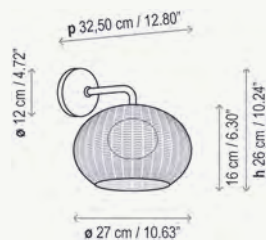

Garota A/01

Aplique Exterior
Outdoor Wall Lamp

3350701201/P803 Dimable TRIAC - Blanco Roto
Pantalla Blanco Marfil
TRIAC Dimmable - Natural White
Ivory White Shade

3350701203/P804 Dimable TRIAC - Marrón Grafito
Pantalla Marrón
TRIAC Dimmable - Graphite Brown
Brown Shade

3350701201/P804 Dimable TRIAC Blanco Roto
Pantalla Marrón
TRIAC Dimmable Natural White
Brown Shade

3350701203/P803 Dimable TRIAC Marrón Grafito
Pantalla Blanco Marfil
TRIAC Dimmable Graphite Brown
Ivory White Shade