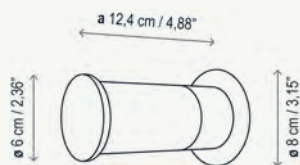

Klar

Applique / Wall Lamp

1 x 48 W G-9 (Halopin Eco)

1 x 3,5 W LED G-9

1125421

Cromo Cristal Opal / Chrome Opal Glass

Materiales / Materials

Hierro - Aluminio - Vidrio borosilicato
Iron - Aluminum - Borosilicate glass

Acabados / Finishing