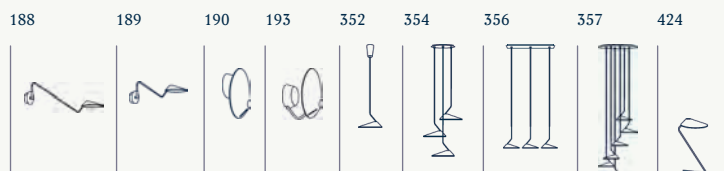

Familia / Family