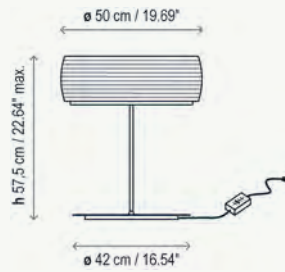

Inari T

Mesa / Table Lamp

3 x 46 W Classic P Eco E-27

3 x 18 W E-27 Dulux Intelligent dimmable

3 x 6 W LED E-27 P48

2220205 Níquel-Cristal Opal Grabado
Nickel-Opal Glass

2220206 Cromo-Cristal Opal Grabado
Chrome-Opal Glass

Lámpara con interruptor dimmer apto para los portalámparas E-27 recomendados / Light with built in switch dimmer for recommended E-27 lamp holder

Inari es una colección de lámparas de cristal soplado opal. Su característica principal reside en el grabado de sus líneas irregulares que dan forma y carácter al producto. Inari es una luminaria que emite una luz clara y envolvente que le confiere un alto grado de confort.

Inari is a collection of opal blown glass lamps, having its main feature on the irregularity of its lines which confer form and character to the product. Inari emits a soft, cozy and diffused light with a great degree of comfort.