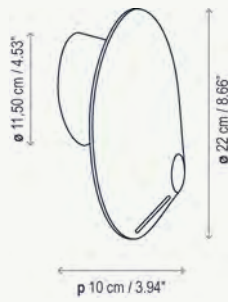

Nón Lá A/01

Aplique / Wall Lamp