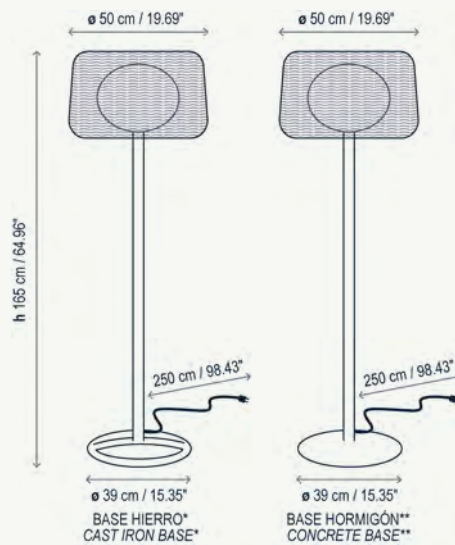

Fora P

Pie Exterior
Outdoor Floor Lamp

3130301/P695 Blanco Roto - Base Hormigon Beige
Pantalla Beige Claro
Natural White - Beige Concrete Base
Shade Light Beige

3030301/P695 Blanco Roto - Pantalla Beige Claro
Natural White - Shade Light Beige

3030303/P696 Marrón Grafito - Pantalla Marrón Rattan
Graphite Brown - Shade Rattan Brown

3130303/P696 Marrón Grafito - Base Hormigon Gris
Pantalla Marrón Rattan
Graphite Brown - Gray Concrete Base
Shade Rattan Brown

*Consulte las opciones de anclaje al suelo
*Consult for floor fastening options.

**Debido a su peso y resistencia, la base de hormigón es aconsejable en zonas con alto grado de salinidad o condiciones climáticas difíciles o adversas.

**For its weight and strength, the concrete base is recommended in areas with high salinity or extremely adverse weather conditions.