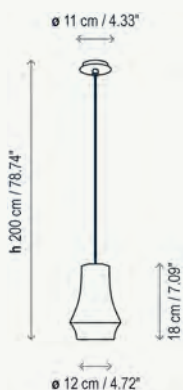

Tibeta 01

Suspensión / Pendant Lamp

1. 2570120107 Cromo Negro - Cable Textil Negro
   Black Chrome - Black Fabric Cable
2. 2570120190 Cobre Brillo - Cable Metálico Color Cobre
   Brilliant Copper - Copper Metal Mesh
3. 2570120179 Latón Envejecido - Cable Textil Negro
   Antique Brass - Black Fabric Cable

Sistema de regulación TRIAC / TRIAC dimming system