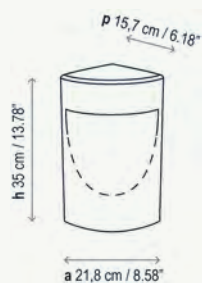

Moai B/35

Baliza Exterior
Outdoor Bollard

1920140094 Dimable TRIAC - Cemento Gris
Dimmable TRIAC - Grey Concrete