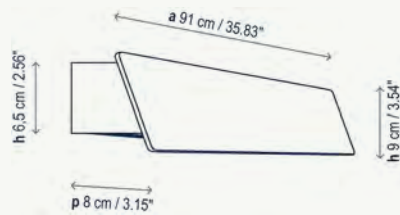

Alba 90

Aplique / Wall Lamp

- 2270200263 Blanco - Madera Roble / White - Oak Wood
- 2270200264 Aluminio Pulido / Polished Aluminum
- 2270200265 Blanco / White
- *2270200463 Regulable Sistema DALI / Blanco - Madera Roble
  DALI Dimming System / White - Oak Wood
- *2270200464 Regulable Sistema DALI / Aluminio Pulido
  DALI Dimming System / Polished Aluminum
- *2270200465 Regulable Sistema DALI / Blanco
  DALI Dimming System / White