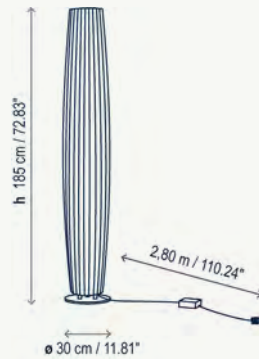

Maxi P/03

Pie / Floor Lamp

4 x 46 W Classic P Eco E-27 (Halo Dim)

4 x 9 W LED E-27 (LED Dim)