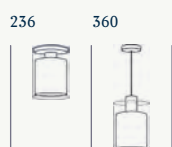

Familia / Family