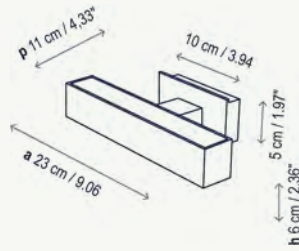

Twall

Aplique / Wall Lamp

2 x 60 W G-9 (Halopin Eco)

2 x 3,5 W LED G-9

1119705

Níquel Satinado / *Satin Nickel*

1119706

Cromo Brillante / *Brilliant Chrome*