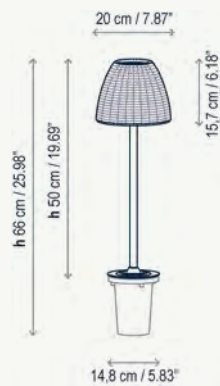

“We must feel good. Wherever we are, really good. Atticus is a lamp that welcomes and accompanies”.

Atticus B/56 - B/66

Baliza Exterior / Outdoor Bollard

Atticus B/56

Atticus B/66

Atticus B/56

- 3100440001 Blanco Roto
Pantalla Blanca Marfil
Natural White
Ivory White Shade
- 3100440040 Blanco Roto
Pantalla Beige Claro
Natural White
Light Beige Shade
- 3100440003 Marrón Grafito
Pantalla Marrón
Graphite Brown
Brown Shade