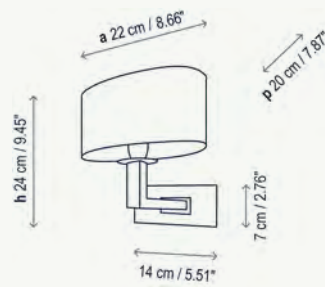

Oval A/01

Aplique / Wall Lamp

1 x 46 W Classic P Eco E-27

1 x 11 W E-27
Duluxstar Mini Twist

1 x 6 W LED E-27 P48

Pantalla oval 21 x 14 x 13 cm (sin difusor)
Oval lampshade 8.27" x 5.51" x 5.12" (without diffuser)