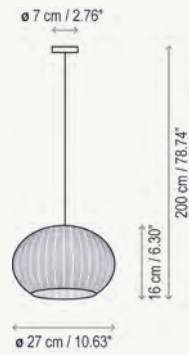

Garota S/01

Suspensión / Pendant Lamp

1 x 46 W Classic P Eco E-27

1 x 6 W LED E-27 P48