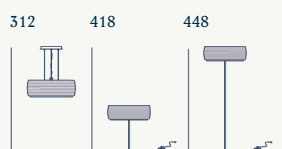

Familia / Family

Difusor / Diffuser

Cristal Óptico
Optic Glass

Materiales / Materials

Hierro - Cristal soplado
Iron - Blown glass