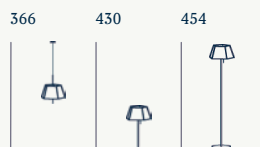

Acabados / Finishing

Familia / Family