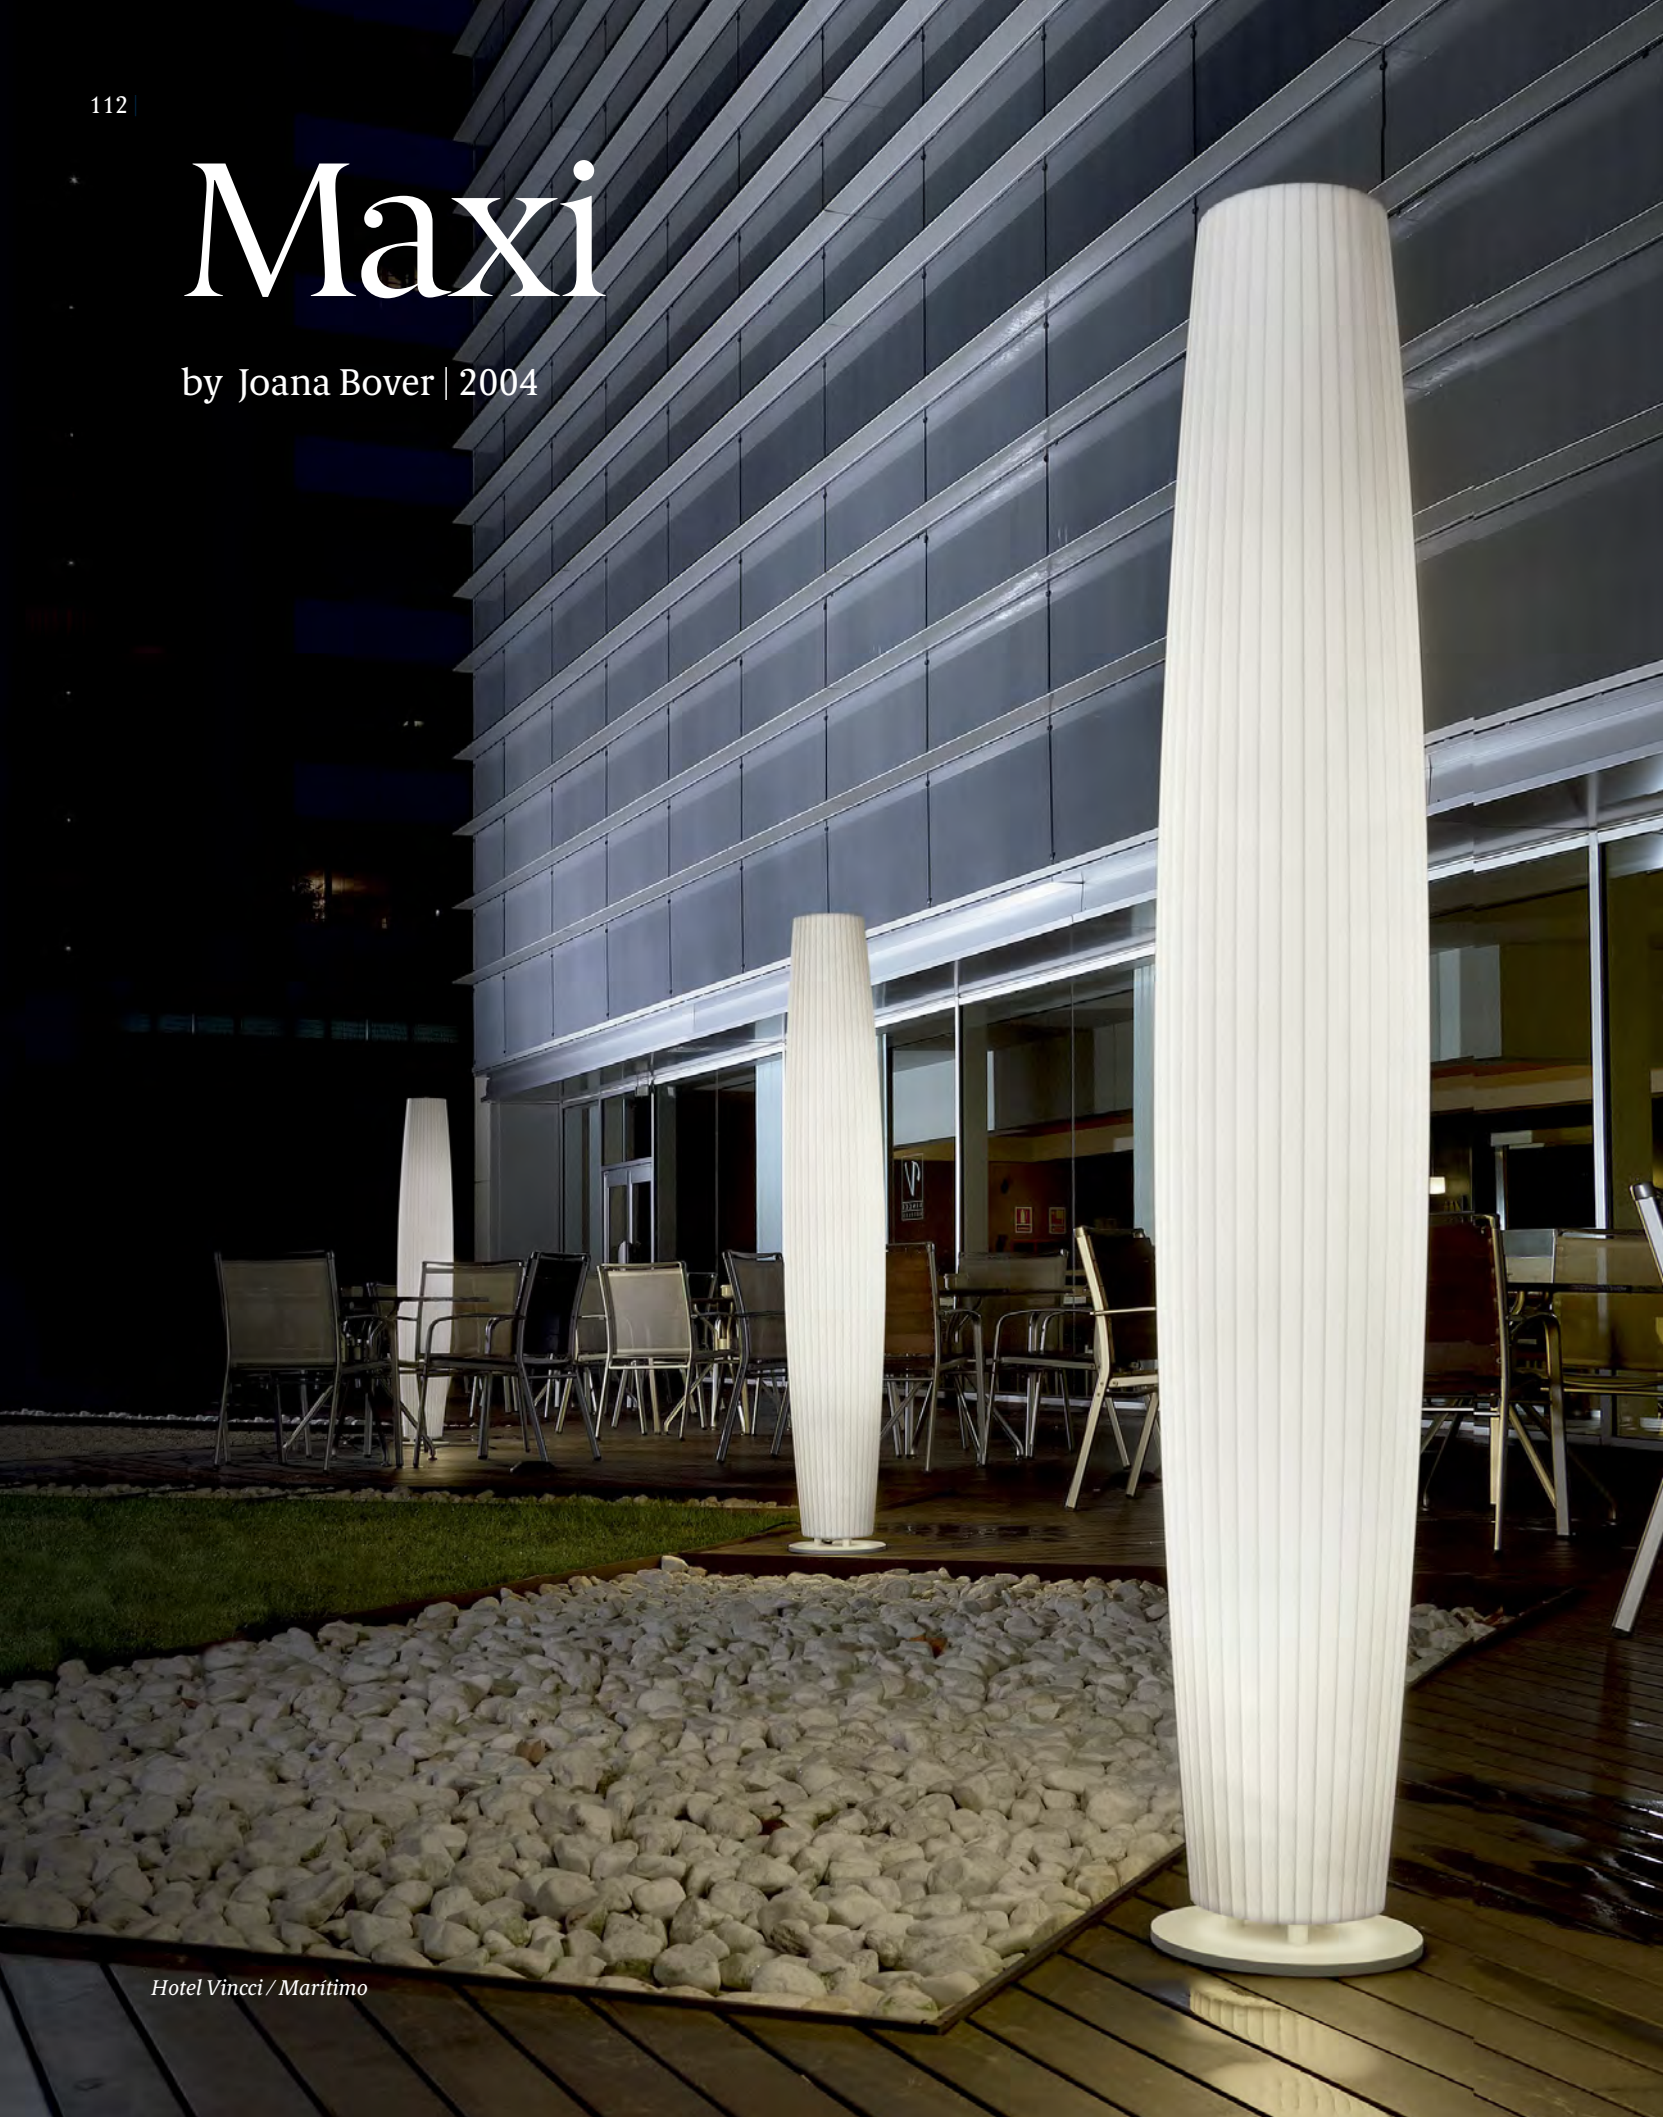

Maxi

by Joana Bover | 2004