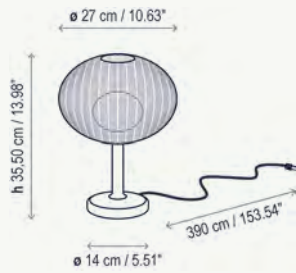

Garota Mini

Sobremesa Exterior
Outdoor Table Lamp

		IP 65	230V 50Hz
	1 x 9 W LED 960 lm / CRI: 90 / 2700° K