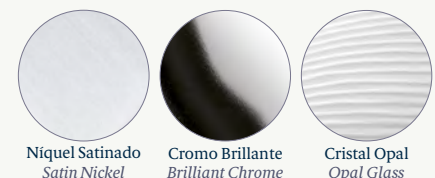

Acabados / Finishing

Níquel Satinado
Satin Nickel

Cromo Brillante
Brilliant Chrome

Cristal Opal
Opal Glass