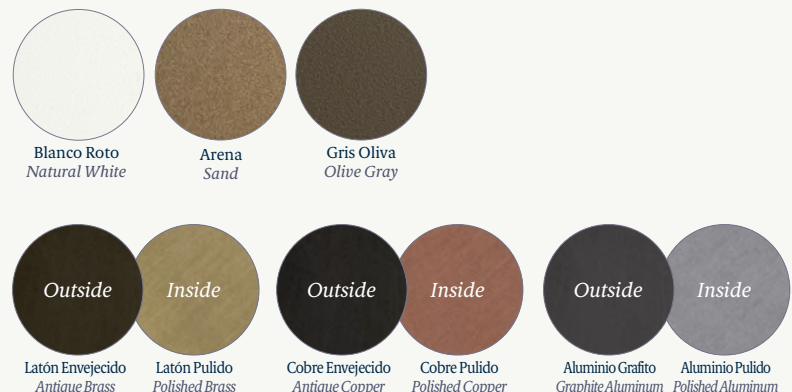

Materiales / Materials

Aluminio - Latón - Hierro
Aluminum - Brass - Iron

Difusor / Diffuser

Metacrilato
Methacrylate

Familia / Family

Acabados / Finishing

Spock

by Christophe Mathieu | 2007