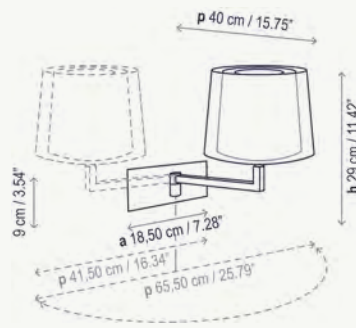

Basik 02

Aplique / Wall Lamp

1 x 46 W Classic P Eco E-27

1 x 11 W E-27

1 x 6 W LED E-27 P48

1132105/P634E Níquel Satinado - Cinta Translúcida Blanca
Satin Nickel - White Translucent Ribbon

1132105/P635E Níquel Satinado - Cinta Translúcida Crema
Satin Nickel - Cream Translucent Ribbon

1132105/P633E Níquel Satinado - Cotonet Blanco
Satin Nickel - White Cotton

1132105/P636E/P636I
Níquel Satinado
Pantalla Interior y Exterior Malla Negra
*Satin Nickel
Outer & Inner Lampshade Black Mesh*

1132105/P637E/P637I
Níquel Satinado
Pantalla Interior y Exterior Malla Roja
*Satin Nickel
Outer & Inner Lampshade Red Mesh*

1132106/P634E Cromo Brillante - Cinta Translúcida Blanca
Brilliant Chrome - White Translucent Ribbon

1132106/P635E Cromo Brillante - Cinta Translúcida Crema
Brilliant Chrome - Cream Translucent Ribbon

1132106/P633E Cromo Brillante - Cotonet Blanco
Brilliant Chrome - White Cotton

1132106/P636E/P636I
Cromo Brillante
Pantalla Interior y Exterior Malla Negra
*Brilliant Chrome
Outer & Inner Lampshade Black Mesh*

1132106/P637E/P637I
Cromo Brillante
Pantalla Interior y Exterior Malla Roja
*Brilliant Chrome
Outer & Inner Lampshade Red Mesh*

Basik es una solución de lectura elegante para el cabezal de la cama. Dispone de diversas opciones de pantalla y un brazo que gira 180°.

Basik is an elegant solution for bedside reading. Showcasing a rich combination of shades and an arm that rotates 180°.

Materiales / Materials

Latón - Hierro
Brass - Iron