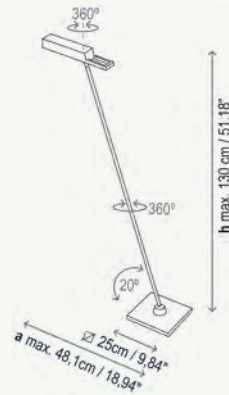

Spock P

Pie / Floor Lamp