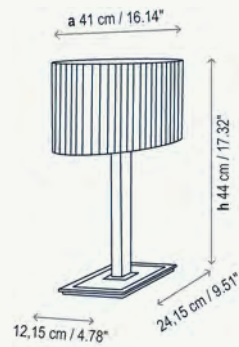

Oval M/44

Mesa / Table Lamp

1 x 46 W Classic P Eco E-27

1 x 6 W LED E-27 P48

- 2125023/P551D Cromo Cristal Negro - Cinta Translúcida Blanca
  Chrome Black Glass - White Translucent Ribbon
- 2125023/P552D Cromo Cristal Negro - Cinta Translúcida Crema
  Chrome Black Glass - Cream Translucent Ribbon
- 2125023/P553D Cromo Cristal Negro - Cinta Translúcida Negra
  Chrome Black Glass - Black Translucent Ribbon
- 2125023/P554D Cromo Cristal Negro - Cotonet Blanco
  Chrome Black Glass - White Cotton
- 2125017/P551D Níquel Cristal Negro - Cinta Translúcida Blanca
  Nickel Black Glass - White Translucent Ribbon
- 2125017/P552D Níquel Cristal Negro - Cinta Translúcida Crema
  Nickel Black Glass - Cream Translucent Ribbon
- 2125017/P553D Níquel Cristal Negro - Cinta Translúcida Negra
  Nickel Black Glass - Black Translucent Ribbon
- 2125017/P554D Níquel Cristal Negro - Cotonet Blanco
  Nickel Black Glass - White Cotton

Pantalla oval 41 x 17,5 x 15 cm
Oval lampshade 16.14" x 6.89" x 5.91"