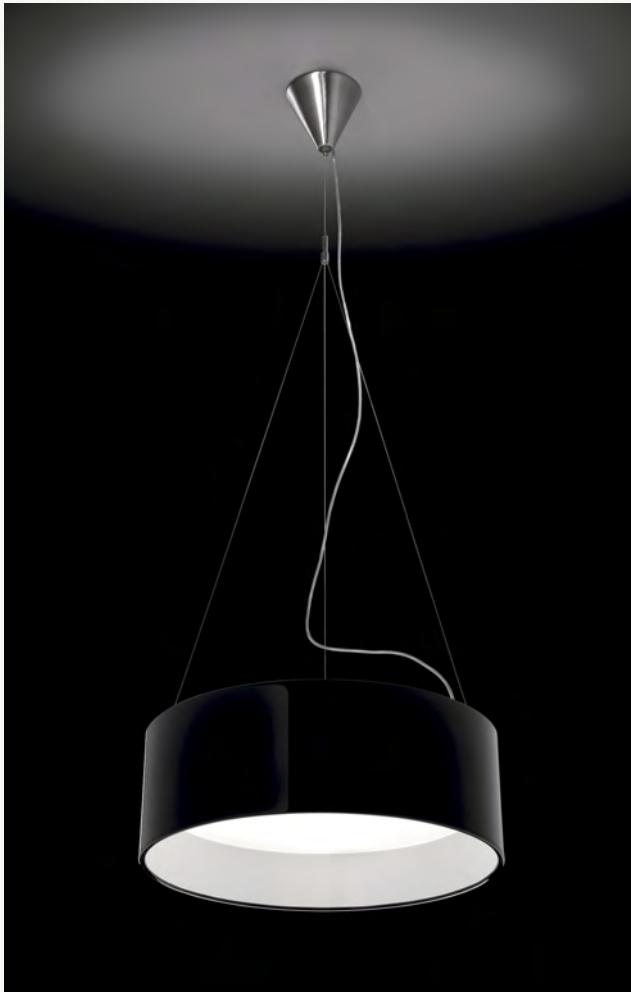

With stylized and smooth outline, Cala is a contemporary lamp. Its bright lacquered external finish gives it a fresh and up-to-date look. The depth of the lower diffuser brings greater light quality.

Cala S/56