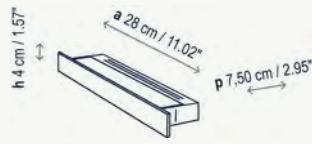

*Plana is a
minimalist wall
lamp. Its straight
and stylized lines
give it a marked
contemporary
accent.*

Plana 01

Aplique / Wall Lamp

 1 x 80 W R7S 78 mm

 1 x 6 W LED R7S 78 mm

1119805

Níquel Satinado / *Satin Nickel*