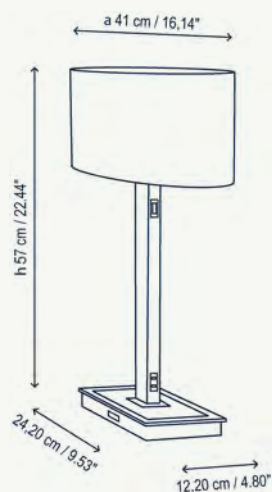

Oval M/57

Mesa / Table Lamp

- 4125023USB/P805D Cromo Cristal Negro - Cinta Translúcida Blanca
  Chrome Black Glass - White Translucent Ribbon
- 4125023USB/P806D Cromo Cristal Negro - Cinta Translúcida Crema
  Chrome Black Glass - Cream Translucent Ribbon
- 4125023USB/P807D Cromo Cristal Negro - Cinta Translúcida Negra
  Chrome Black Glass - Black Translucent Ribbon
- 4125023USB/P808D Cromo Cristal Negro - Cotonet Blanco
  Chrome Black Glass - White Cotton
- 4125017USB/P805D Níquel Cristal Negro - Cinta Translúcida Blanca
  Nickel Black Glass - White Translucent Ribbon
- 4125017USB/P806D Níquel Cristal Negro - Cinta Translúcida Crema
  Nickel Black Glass - Cream Translucent Ribbon
- 4125017USB/P807D Níquel Cristal Negro - Cinta Translúcida Negra
  Nickel Black Glass - Black Translucent Ribbon
- 4125017U SB/P808D Níquel Cristal Negro - Cotonet Blanco
  Nickel Black Glass - White Cotton

Interruptor de encendido situado en el mástil / *On/off switch located on the stem*

Enchufe situado en el mástil para clavija tipo C

Switch located on the stem for plug type C

Entrada conector USB en la base / *USB port located on the base*