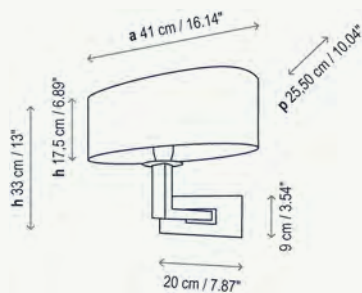

Oval A/02

Aplique / Wall Lamp

1 x 46 W Classic P Eco E-27

1 x 11 W E-27
Duluxstar Mini Twist

1 x 6 W LED E-27 P48

Pantalla oval 41 x 17,5 x 15 cm (sin difusor)
Oval lampshade 16.14" x 6.89" x 5.91" (without diffuser)