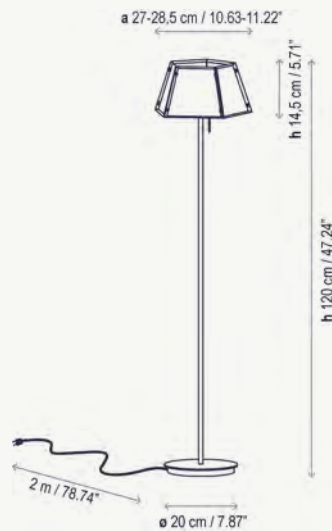

Materiales / Materials

Acero inoxidable 306 - Cristal
306 Stainless steel - Glass

Familia / Family

Acabados / Finishing

Penta

by Gonzalo Milà / Juan Carlos Ines | 2017

Penta P/120

Pie / Floor Lamp