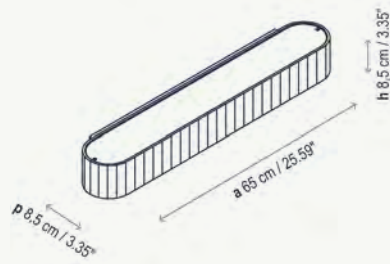

BCN 02

Aplique / Wall Lamp

2650200353 Blanco - Cinta Translúcida Crema
White - Cream Translucent Ribbon

2650200354 Blanco - Cinta Translúcida Blanca
White - White Translucent Ribbon

2650200355 Blanco - Cinta Translúcida Roja
White - Red Translucent Ribbon

*2650200453 Dimable DALI - Blanco
Cinta Translúcida Crema
*Dimable DALI - White
Cream Translucent Ribbon*

*2650200454 Dimable DALI - Blanco
Cinta Translúcida Blanca
*Dimable DALI - White
White Translucent Ribbon*

*2650200455 Dimable DALI - Blanco
Cinta Translúcida Roja
*Dimable DALI - White
Red Translucent Ribbon*