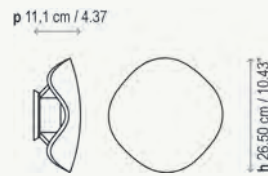

Cornet A/01

Aplique Exterior / Outdoor Wall Lamp