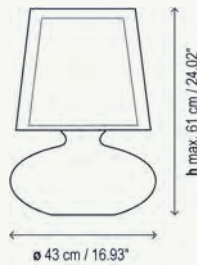

2215522/ P580 Cristal Soplado Opal-Cromo
Cinta Translúcida Blanca
*Blown Opal Glass-Chrome
White Translucent Ribbon*

2215522/ P570E/P570
Cristal Soplado Opal-Cromo - Malla Negra
Blown Opal Glass-Chrome - Black Mesh

2215522/ P571E/P571
Cristal Soplado Opal-Cromo - Malla Roja
Blown Opal Glass-Chrome - Red Mesh

Pantalla exterior: 40 x 36 x 31 cm
Outer lampshade: 15.75" x 14.17" x 12.20"
Pantalla Interior : 30 x 30 x 25 cm
Inner lampshade: 11.81" x 11.81" x 9.06"

Lámpara con 3 posiciones de encendido
With 3 lighting/mood switch on/off positions
Las bombillas de la base están incluidas
The base bulbs are included

Materiales / Materials

Cristal soplado opal
Opal blown glass

Acabados / Finishing