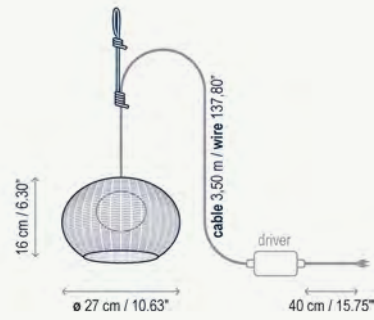

Garota Hang

Suspensión Exterior
Outdoor Pendant Lamp

3350720101/P803 Blanco Roto
Pantalla Blanco Marfil
*Natural White
Ivory White Shade*

3350720101/P804 Blanco Roto
Pantalla Marrón
*Natural White
Brown Shade*

3350720103/P804 Marrón Grafito
Pantalla Marrón
*Graphite Brown
Brown Shade*

3350720103/P805 Marrón Grafito
Pantalla Blanco Marfil
*Graphite Brown
Brown Shade*

Sin interruptor. Transformador instalado en el cable.
Without switch. The driver is installed on the cable.

Longitud total del cable: 4 metros
Total cable length: 157.48 inches.