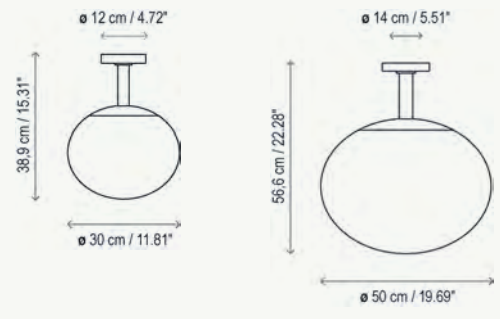

Elipse PF/30 - PF/50 Outdoor

Plafón Exterior
Outdoor Ceiling Lamp

- 

IP 65
230V
50Hz
- 

- 
2 x 14 W E-27
- 
2 x 6 W LED E-27 A60

- 3230110013 Bola 30 - Blanco
Ball 30 - White
- 3230210013 Bola 50 - Blanco
Ball 50 - White