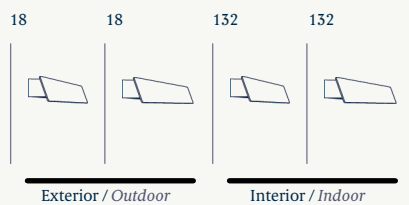

Familia / Family

Materiales / Materials

Acero Inoxidable - Aluminio
Stainless steel - Aluminum

Acabados / Finishing